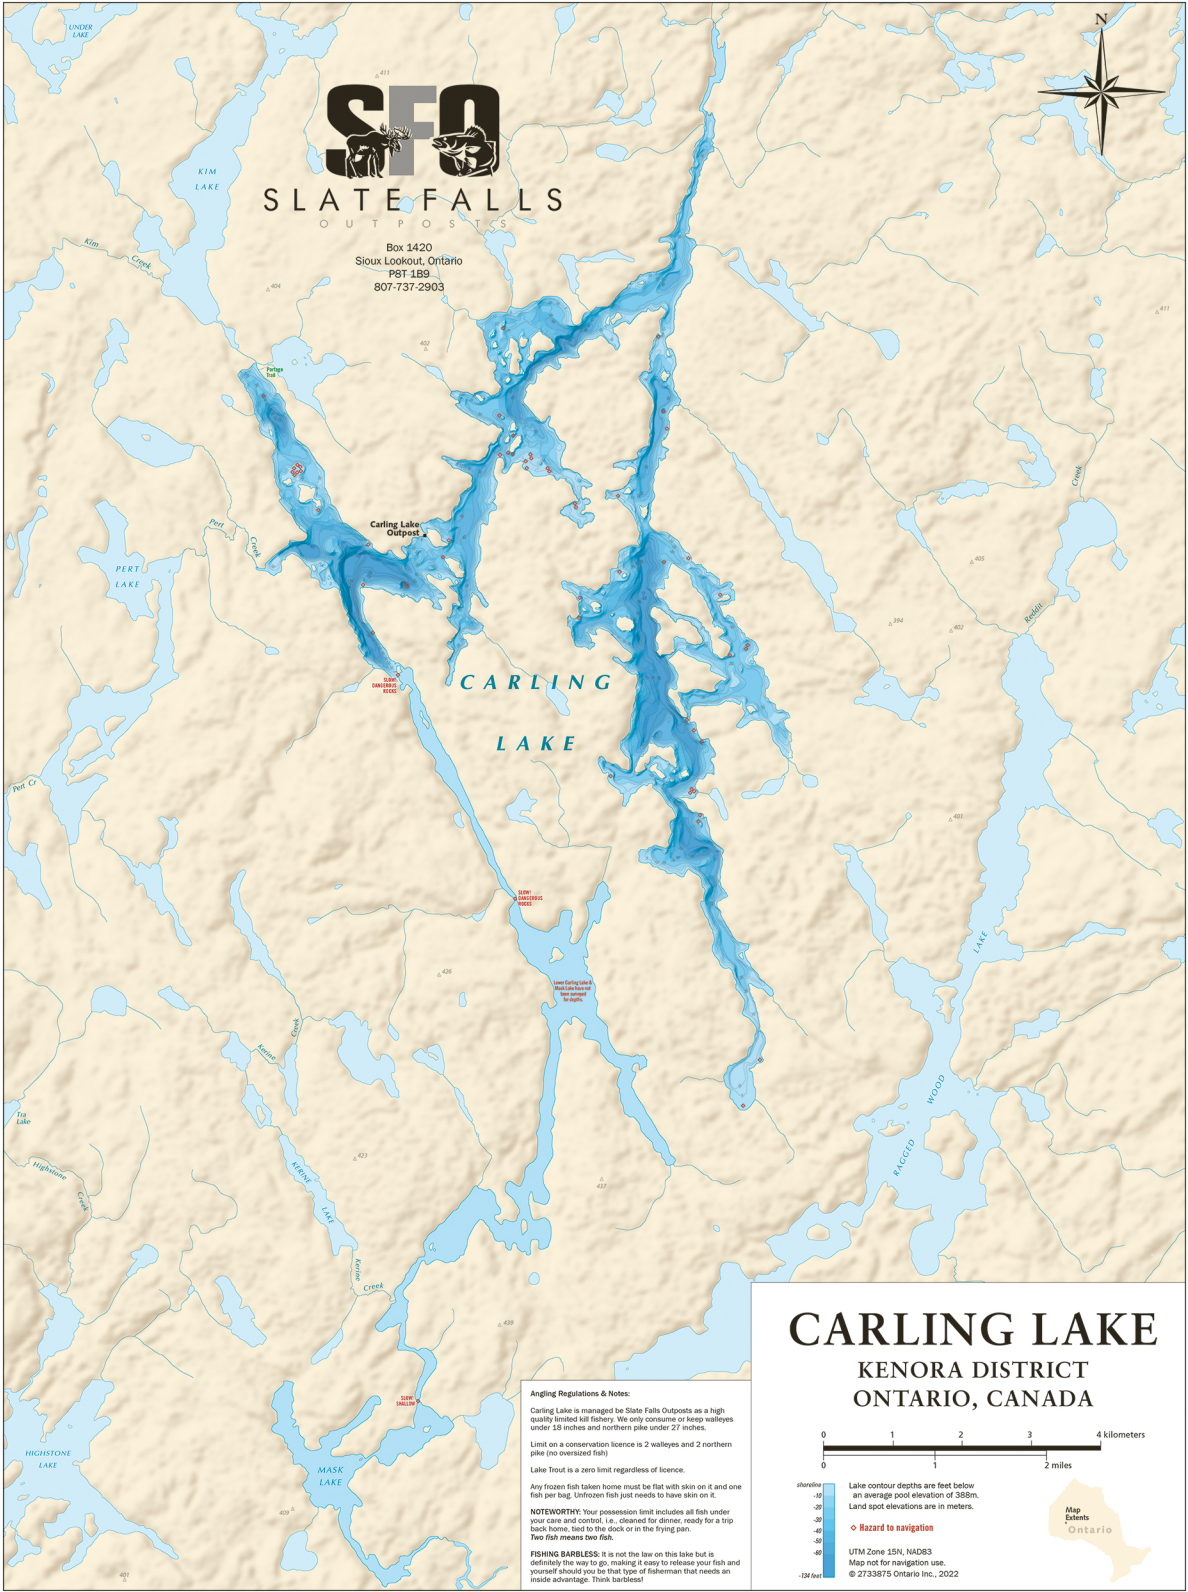

SLATEFALLS OUTPOSTS

CARLING LAKE

20M
CONTOUR
ELEVATION

20M
CONTOUR
ELEVATION

20M
CONTOUR
ELEVATION

CARLING LAKE

KENORA DISTRICT ONTARIO, CANADA